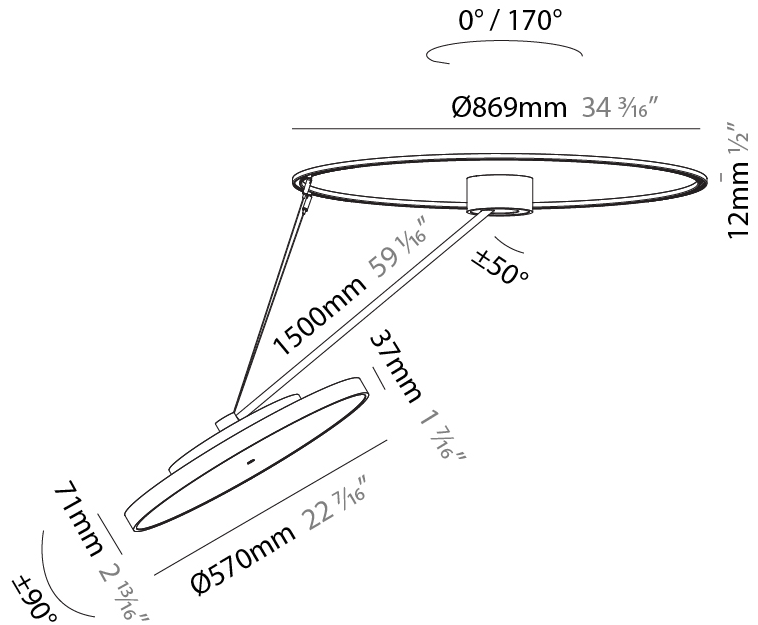

GENERAL

Series: Sign Diva Dancer
Subseries: Sign Diva Dancer
Brand: Prolicht
Division: Architectural
Mounting Type: Suspension
Mounting Location: Ceiling
Subcategory: Pendant

PHYSICAL

Shape: Round
Diameter (mm): 570
Diameter (in): 22 7/16
Height (mm): 1620
Height (in): 63 3/4
Light Distribution: Adjustable / Direct
Weight (kg): 6.0
Weight (lbs): 13.22
Diffuser: PMMA - Opal / Micro-Prism / Sparkling Secret / Vintage Industrial
Fixture Finish: SSR / BKV / CWI / CRY / HAB / UFT / ITA / RUA / FTG / MYG / LOD / PUS / FRO / FUP / KIA / POP / BLS / SPG / MEY / GOH / GUM / CHC / COM / ABZ / JAG / OBR / MOS / ROR
Fixture Material: Extruded Aluminum / Steel

ELECTRICAL

Lamp Type: LED (Zhaga Standard)
Input Wattage (W): 58.3
Total Output Wattage (W): 46.9
Dimming: Tri-Mode (Non-Dimming and Phase Dimming (120Vac only) and 0-10V Dimming)
Driver Included: Yes
Driver Location: Integrated
Driver Type: Constant Current - Universal
Driver Class: Class 2
Input Voltage (V): 120 - 277
Constant Current (MA): 350

LED

Color Temperature (°K): 3000 / 3500 / 4000
Max. Delivered Lumen (lm): 6120 / 6233 / 6360
CRI: >90 CRI
Lamp Life (hrs): 50000

OPTICAL

Adjustability: Rotational Canopy 170°; Tilting Canopy ±50°; Tilting Head ±90°

RATINGS AND CERTIFICATIONS

Certified By: Certified for North American Standards
IP rating: IP20